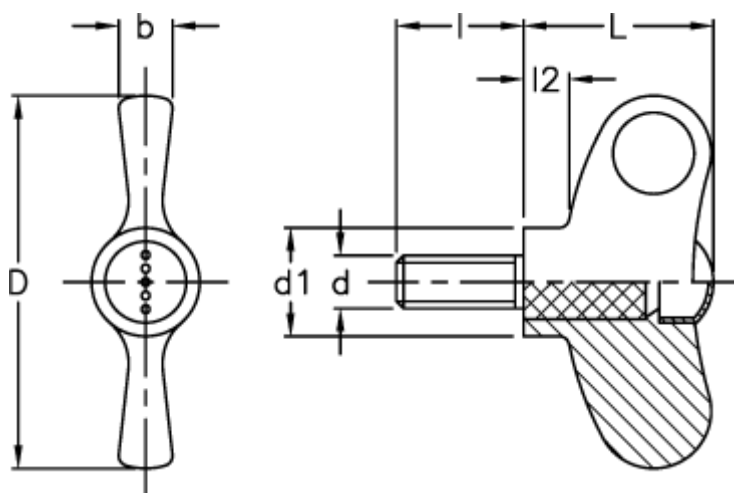

Article number: 23052248665

Description: E+G Wing screw
EWN.70 SST-p-M10x30-C5, light-blue cap

Measures

b	= 10
D	= 70
d1	= 20
d 6g	= M10
l	= 30
L	= 36
l2	= 8.0